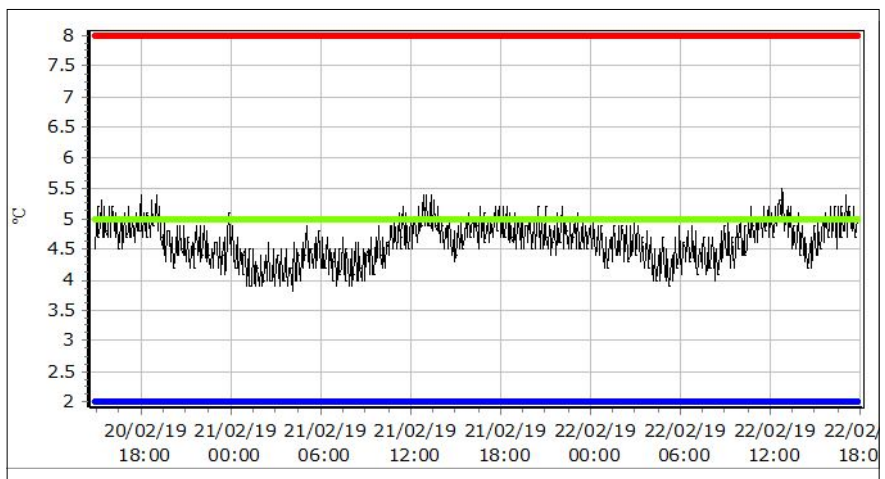

Colour	Description
█ Static	Upper Limit
█ Static	Lower Limit
█ Static	Setting Value
█ Static	File

Maximum T°C	6 °C
Minimum T°C	4.2 °C
Average T°C	5 °C
Stability	1.8 °C
Diff. to Air Temp	0.19 °C

Button Serial Number:	4400000479C2B41	Position	4
-----------------------	------------------------	----------	----------

Colour	Description
█ Static	Upper Limit
█ Static	Lower Limit
█ Static	Setting Value
█ Static	File

Maximum T°C	5.5 °C
Minimum T°C	3.8 °C
Average T°C	4.6 °C
Stability	1.7 °C
Diff. to Air Temp	-0.21 °C

Button Serial Number:	BF0000047A3B341	Position	6
-----------------------	------------------------	----------	----------