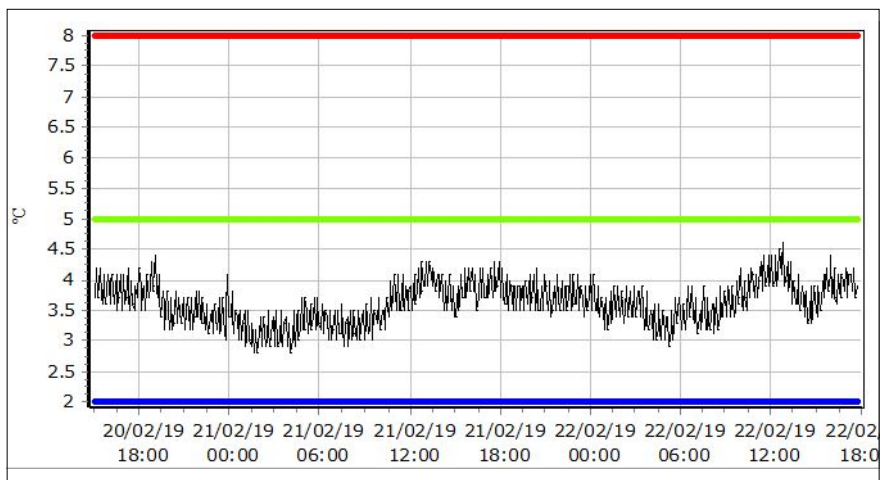

Colour	Description
█ Static	Upper Limit
█ Static	Lower Limit
█ Static	Setting Value
█ Static	File

Maximum T°C	7.3 °C
Minimum T°C	5.8 °C
Average T°C	6.4 °C
Stability	1.5 °C
Diff. to Air Temp	1.59 °C

Button Serial Number:	1900000047A76F41	Position	2
-----------------------	-------------------------	----------	----------

Colour	Description
█ Static	Upper Limit
█ Static	Lower Limit
█ Static	Setting Value
█ Static	File

Maximum T°C	4.7 °C
Minimum T°C	2.9 °C
Average T°C	3.7 °C
Stability	1.8 °C
Diff. to Air Temp	-1.11 °C

Button Serial Number:	0700000047AE5F41	Position	1
-----------------------	-------------------------	----------	----------

Colour	Description
 Static	Upper Limit
 Static	Lower Limit
 Static	Setting Value
 Static	File

Maximum T°C	4.6 °C
Minimum T°C	2.8 °C
Average T°C	3.6 °C
Stability	1.8 °C
Diff. to Air Temp	-1.21 °C

Button Serial Number:	8000000047B14541	Position	9
-----------------------	-------------------------	----------	----------