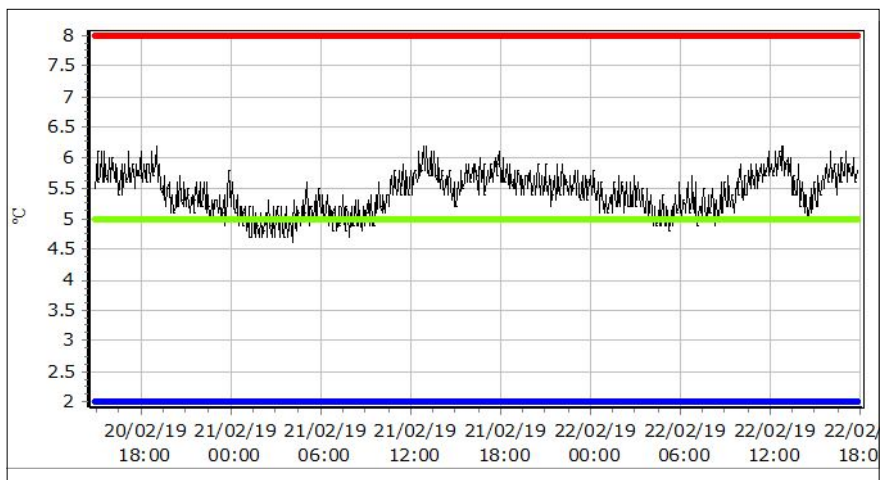

Colour	Description
█ Static	Upper Limit
█ Static	Lower Limit
█ Static	Setting Value
█ Static	File

Maximum T°C	5.5 °C
Minimum T°C	3.8 °C
Average T°C	4.6 °C
Stability	1.7 °C
Diff. to Air Temp	-0.21 °C

Button Serial Number:	BF0000047A3B341	Position	6
-----------------------	------------------------	----------	----------

Colour	Description
█ Static	Upper Limit
█ Static	Lower Limit
█ Static	Setting Value
█ Static	File

Maximum T°C	5.9 °C
Minimum T°C	4.1 °C
Average T°C	4.9 °C
Stability	1.8 °C
Diff. to Air Temp	0.09 °C

Button Serial Number:	9A00000047B09B41	Position	3
-----------------------	-------------------------	----------	----------

Colour	Description
█ Static	Upper Limit
█ Static	Lower Limit
█ Static	Setting Value
█ Static	File

Maximum T°C	6.2 °C
Minimum T°C	4.6 °C
Average T°C	5.4 °C
Stability	1.6 °C
Diff. to Air Temp	0.59 °C

Button Serial Number:	4500000047AD3541	Position	7
-----------------------	-------------------------	----------	----------