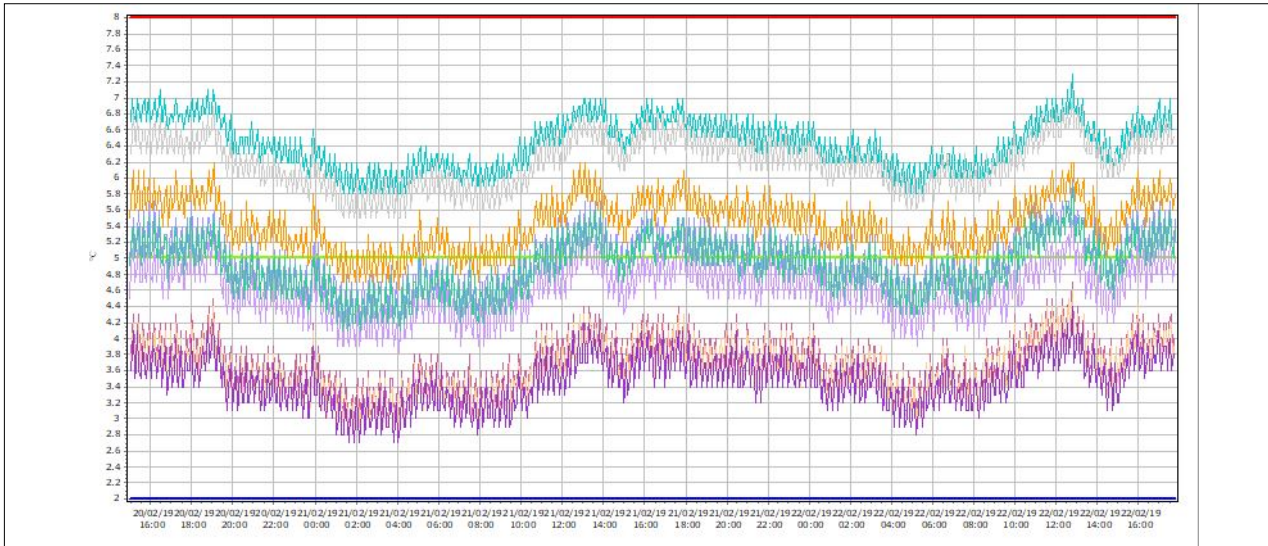

Mapping report

1 - Identification of the Characterization settings

Mapping detail:	Nouveau Petit Réfrigérateur		
Author	MACE Benoist	Setting Value	5 °C
Date of Mapping	29/03/2019	Upper limit	8 °C
Mapping procedure	XD15-140	Lower Limit	2 °C
Number of Buttons	9	Start Date	20/02/2019 15:00
Sample rate	5 Mins	End Date	22/02/2019 17:46
Thermobuttons resolution	0.5 °C	Number of	609
Comment			

Conclusion

Passed

2 - Identification of sensing instruments

Button Serial Number	Position	Adjusted	Calibration certificate #	Calibration Date
8000000047AC7941	5	Yes	N/A	06/02/2019
44000000479C2B41	4	Yes	N/A	06/02/2019
BF00000047A3B341	6	Yes	N/A	30/11/2017
9A00000047B09B41	3	Yes	N/A	06/02/2019
4500000047AD3541	7	Yes	N/A	30/11/2017
1900000047A76F41	2	Yes	N/A	06/02/2019
0700000047AE5F41	1	Yes	N/A	06/02/2019
8000000047B14541	9	Yes	N/A	30/11/2017
4800000047AA9541	8	Yes	N/A	30/11/2017

3 - Sensors Graphs

Legend			
Description	Upper Limit	Lower Limit	Setting Value
Colours	 Static	 Static	 Static

Temperature results							
	Thermo Button #		Position	Maximum T°C	Minimum T°C	Average T°C	Uncertainty
1	8000000047AC7941		5	6	4.2	5	0.72
2	44000000479C2B41		4	5.5	3.8	4.6	0.69
3	BF00000047A3B341		6	5.9	4.1	4.9	0.71
4	9A00000047B09B41		3	6.2	4.6	5.4	0.68
5	4500000047AD3541		7	7.3	5.8	6.4	0.64
6	1900000047A76F41		2	4.7	2.9	3.7	0.72
7	0700000047AE5F41		1	4.6	2.8	3.6	0.71
8	8000000047B14541		9	4.4	2.7	3.5	0.67
9	4800000047AA9541		8	7.1	5.5	6.2	0.66