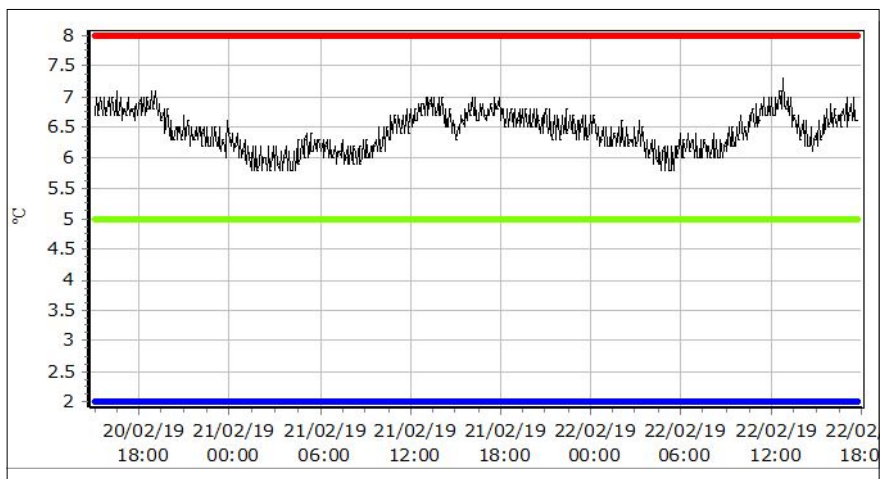

Colour	Description
█ Static	Upper Limit
█ Static	Lower Limit
█ Static	Setting Value
█ Static	File

Maximum T°C	5.9 °C
Minimum T°C	4.1 °C
Average T°C	4.9 °C
Stability	1.8 °C
Diff. to Air Temp	0.09 °C

Button Serial Number:	9A00000047B09B41	Position	3
-----------------------	-------------------------	----------	----------

Colour	Description
█ Static	Upper Limit
█ Static	Lower Limit
█ Static	Setting Value
█ Static	File

Maximum T°C	6.2 °C
Minimum T°C	4.6 °C
Average T°C	5.4 °C
Stability	1.6 °C
Diff. to Air Temp	0.59 °C

Button Serial Number:	4500000047AD3541	Position	7
-----------------------	-------------------------	----------	----------

Colour	Description
█ Static	Upper Limit
█ Static	Lower Limit
█ Static	Setting Value
█ Static	File

Maximum T°C	7.3 °C
Minimum T°C	5.8 °C
Average T°C	6.4 °C
Stability	1.5 °C
Diff. to Air Temp	1.59 °C

Button Serial Number:	1900000047A76F41	Position	2
-----------------------	-------------------------	----------	----------

Colour	Description
█ Static	Upper Limit
█ Static	Lower Limit
█ Static	Setting Value
█ Static	File

Maximum T°C	4.7 °C
Minimum T°C	2.9 °C
Average T°C	3.7 °C
Stability	1.8 °C
Diff. to Air Temp	-1.11 °C

Button Serial Number:	0700000047AE5F41	Position	1
-----------------------	-------------------------	----------	----------