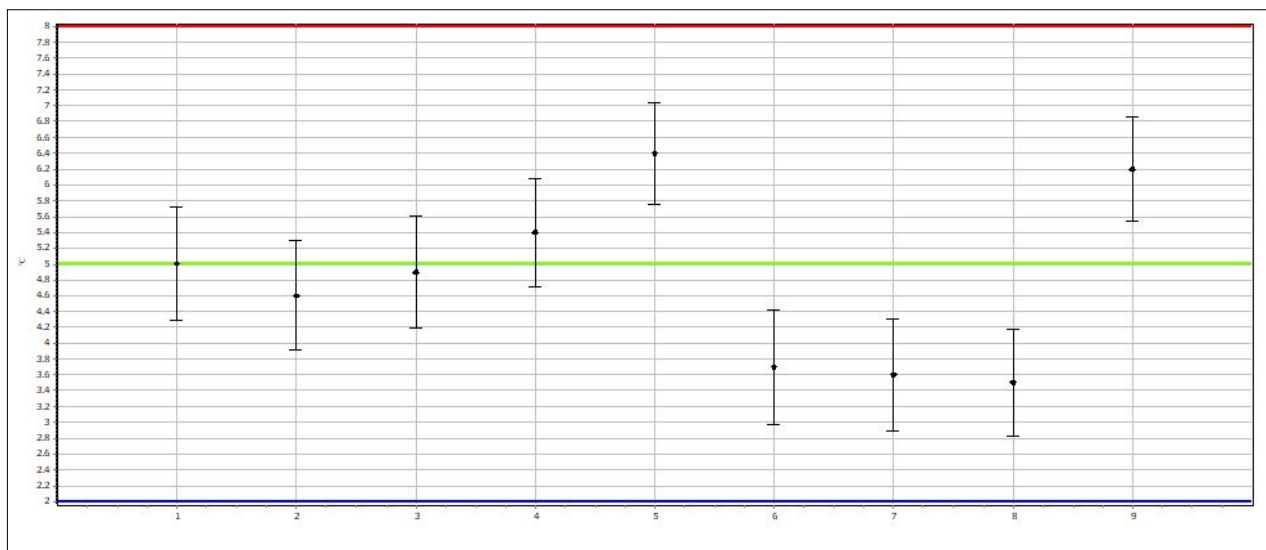

5 - Graph view of conformity per sensor

Average	■ Static	Upper Limit	■ Static	Lower Limit	■ Static	Setting Value

Temperature results					
	Thermo Button #	Position	Plus uncertainty	Average °C	Less uncertainty
1	8000000047AC7941	5	5.72	5	4.28
2	44000000479C2B41	4	5.29	4.6	3.91
3	BF00000047A3B341	6	5.61	4.9	4.19
4	9A00000047B09B41	3	6.08	5.4	4.72
5	4500000047AD3541	7	7.04	6.4	5.76
6	1900000047A76F41	2	4.42	3.7	2.98
7	0700000047AE5F41	1	4.31	3.6	2.89
8	8000000047B14541	9	4.17	3.5	2.83
9	4800000047AA9541	8	6.86	6.2	5.54

PLUG AND TRACK BY PROGES PLUS
2 RUE DE LA REPUBLIQUE
59780 WILLEMS - FRANCE
www.plugandtrack.com

Thermotrack by Proges-Plus
thermotrack@proges.com