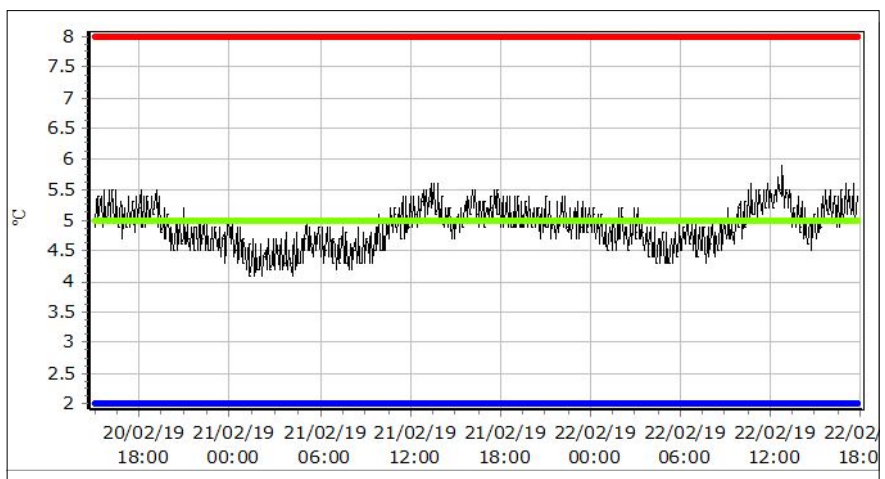

Colour	Description
█ Static	Upper Limit
█ Static	Lower Limit
█ Static	Setting Value
█ Static	File

Maximum T°C	6 °C
Minimum T°C	4.2 °C
Average T°C	5 °C
Stability	1.8 °C
Diff. to Air Temp	0.19 °C

Button Serial Number:	4400000479C2B41	Position	4
-----------------------	------------------------	----------	----------

Colour	Description
█ Static	Upper Limit
█ Static	Lower Limit
█ Static	Setting Value
█ Static	File

Maximum T°C	5.5 °C
Minimum T°C	3.8 °C
Average T°C	4.6 °C
Stability	1.7 °C
Diff. to Air Temp	-0.21 °C

Button Serial Number:	BF0000047A3B341	Position	6
-----------------------	------------------------	----------	----------

Colour	Description
█ Static	Upper Limit
█ Static	Lower Limit
█ Static	Setting Value
█ Static	File

Maximum T°C	5.9 °C
Minimum T°C	4.1 °C
Average T°C	4.9 °C
Stability	1.8 °C
Diff. to Air Temp	0.09 °C

Button Serial Number:	9A00000047B09B41	Position	3
-----------------------	-------------------------	----------	----------