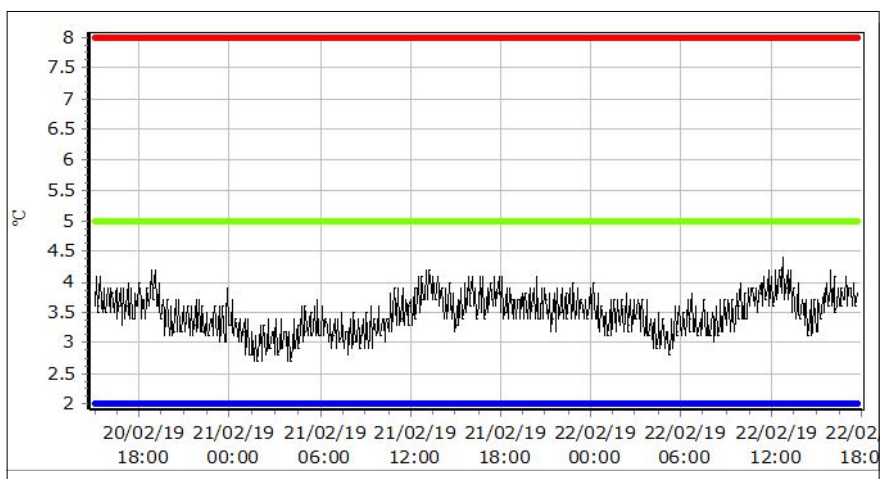

Colour	Description
█ Static	Upper Limit
█ Static	Lower Limit
█ Static	Setting Value
█ Static	File

Maximum T°C	4.7 °C
Minimum T°C	2.9 °C
Average T°C	3.7 °C
Stability	1.8 °C
Diff. to Air Temp	-1.11 °C

Button Serial Number:	0700000047AE5F41	Position	1
-----------------------	-------------------------	----------	----------

Colour	Description
 Static	Upper Limit
 Static	Lower Limit
 Static	Setting Value
 Static	File

Maximum T°C	4.6 °C
Minimum T°C	2.8 °C
Average T°C	3.6 °C
Stability	1.8 °C
Diff. to Air Temp	-1.21 °C

Button Serial Number:	8000000047B14541	Position	9
-----------------------	-------------------------	----------	----------

Colour	Description
 Static	Upper Limit
 Static	Lower Limit
 Static	Setting Value
 Static	File

Maximum T°C	4.4 °C
Minimum T°C	2.7 °C
Average T°C	3.5 °C
Stability	1.7 °C
Diff. to Air Temp	-1.31 °C

Button Serial Number:	4800000047AA9541	Position	8
-----------------------	-------------------------	----------	----------