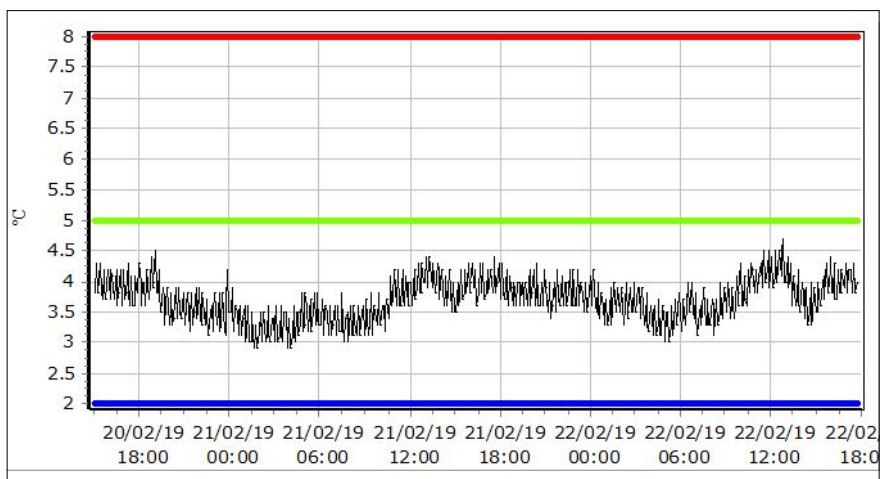

Colour	Description
█ Static	Upper Limit
█ Static	Lower Limit
█ Static	Setting Value
█ Static	File

Maximum T°C	7.3 °C
Minimum T°C	5.8 °C
Average T°C	6.4 °C
Stability	1.5 °C
Diff. to Air Temp	1.59 °C

Button Serial Number:	1900000047A76F41	Position	2
-----------------------	-------------------------	----------	----------

Colour	Description
█ Static	Upper Limit
█ Static	Lower Limit
█ Static	Setting Value
█ Static	File

Maximum T°C	4.7 °C
Minimum T°C	2.9 °C
Average T°C	3.7 °C
Stability	1.8 °C
Diff. to Air Temp	-1.11 °C

Button Serial Number:	0700000047AE5F41	Position	1
-----------------------	-------------------------	----------	----------