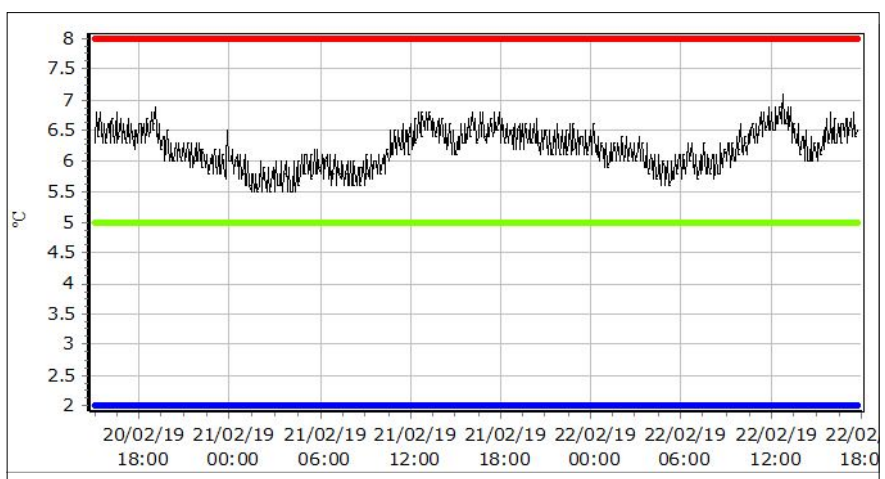

Colour	Description
 Static	Upper Limit
 Static	Lower Limit
 Static	Setting Value
 Static	File

Maximum T°C	4.6 °C
Minimum T°C	2.8 °C
Average T°C	3.6 °C
Stability	1.8 °C
Diff. to Air Temp	-1.21 °C

Button Serial Number:	8000000047B14541	Position	9
-----------------------	-------------------------	----------	----------

Colour	Description
 Static	Upper Limit
 Static	Lower Limit
 Static	Setting Value
 Static	File

Maximum T°C	4.4 °C
Minimum T°C	2.7 °C
Average T°C	3.5 °C
Stability	1.7 °C
Diff. to Air Temp	-1.31 °C

Button Serial Number:	4800000047AA9541	Position	8
-----------------------	-------------------------	----------	----------

Colour	Description
 Static	Upper Limit
 Static	Lower Limit
 Static	Setting Value
 Static	File

Maximum T°C	7.1 °C
Minimum T°C	5.5 °C
Average T°C	6.2 °C
Stability	1.6 °C
Diff. to Air Temp	1.39 °C

Conformity