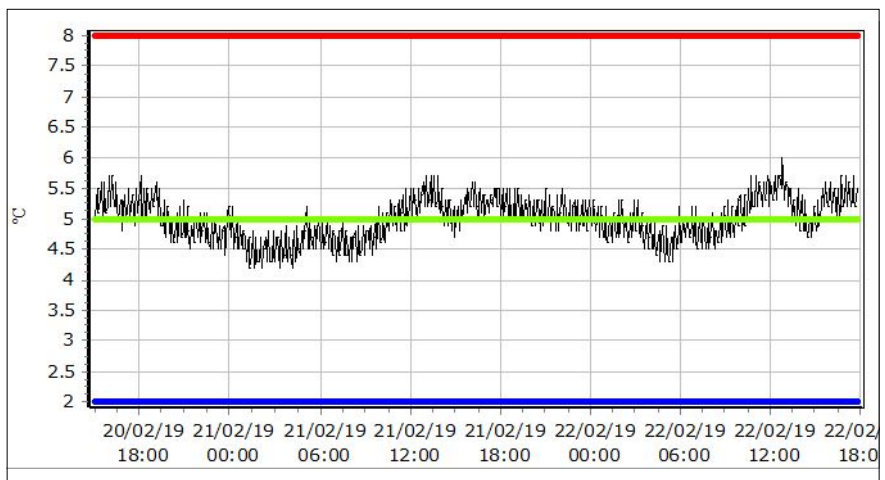

3 - Sensors Graphs

Legend			
Description	Upper Limit	Lower Limit	Setting Value
Colours	 Static	 Static	 Static

Temperature results							
	Thermo Button #		Position	Maximum T°C	Minimum T°C	Average T°C	Uncertainty
1	8000000047AC7941		5	6	4.2	5	0.72
2	44000000479C2B41		4	5.5	3.8	4.6	0.69
3	BF00000047A3B341		6	5.9	4.1	4.9	0.71
4	9A00000047B09B41		3	6.2	4.6	5.4	0.68
5	4500000047AD3541		7	7.3	5.8	6.4	0.64
6	1900000047A76F41		2	4.7	2.9	3.7	0.72
7	0700000047AE5F41		1	4.6	2.8	3.6	0.71
8	8000000047B14541		9	4.4	2.7	3.5	0.67
9	4800000047AA9541		8	7.1	5.5	6.2	0.66

Colour	Description
█ Static	Upper Limit
█ Static	Lower Limit
█ Static	Setting Value
█ Static	File

Maximum T°C	6 °C
Minimum T°C	4.2 °C
Average T°C	5 °C
Stability	1.8 °C
Diff. to Air Temp	0.19 °C

Button Serial Number:	4400000479C2B41	Position	4
-----------------------	------------------------	----------	----------