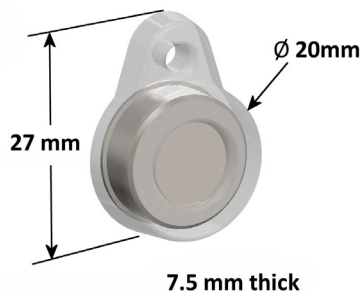

FEATURES :

- Temperature range : 0/125°C
- Accuracy : $\pm 0.5^\circ\text{C}$
- Resolution : 0.1
- Size of memory/readings : 4096
- Sample rate : 1s to 273h
- Battery life span : 30 to 50 cycles sterilization process*