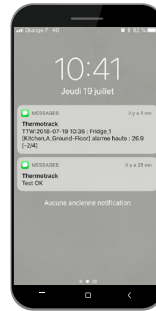

THERMOTRACK WEBSERVE

Thermotrack Webservice is a cloud-based platform dedicated to the monitoring of refrigerator temperatures.

From any PC, tablet or smartphone connected to the Internet, a login and password are all you need to set up your Ivy Temp 2D data loggers, alert thresholds and users.

In the event of an alarm, alerts are sent by e-mail, SMS or siren.

Data are kept for 10 years.

Items	Date	Value	Status
A_Ground-Floor			
Kitchen			
Door_Fridge_1	29/08/2018 16:23	OK	OK
Fridge_1	29/08/2018 16:23	6.6°C	OK
Fridge_2	29/08/2018 16:23	3°C	OK
Outside			
External-Temp	29/08/2018 16:08	18.4°C	OK
B_First-Floor			
Office_BM			
CO2-Sensor	29/08/2018 16:13	1289.4ppm	OK
Light-Sensor	29/08/2018 16:21	1559Lux	High Alarm
Pressure-Sensor	29/08/2018 15:23	1006mBar	OK
Office_Sales			
Sigfox-Sensor	29/08/2018 15:15	23.5°C	OK
C_Mouviaux			
Toilette			
Congelateur	29/08/2018 15:57	-21°C	OK