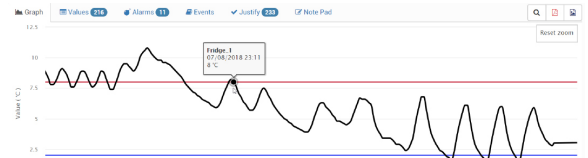

THERMOTRACK WEBSERVE

Thermotrack Webservice is a cloud-based platform dedicated to the monitoring of refrigerator temperatures.

From any PC, tablet or smartphone connected to the Internet, a login and password are all you need to set up your Ivy Temp 2D data loggers, alert thresholds and users.

In the event of an alarm, alerts are sent by e-mail, SMS or siren.

Data are kept for 10 years.

Items	Date	Value	Status
A_Ground-Floor			
Kitchen			
Door_Fridge_1	29/08/2018 16:23	OK	OK
Fridge_1	29/08/2018 16:23	6.6°C	OK
Fridge_2	29/08/2018 16:23	3°C	OK
Outside			
External-Temp	29/08/2018 16:08	18.4°C	OK
B_First-Floor			
Office_BM			
CO2-Sensor	29/08/2018 16:13	1289.4ppm	OK
Light-Sensor	29/08/2018 16:21	1559Lux	High Alarm
Pressure-Sensor	29/08/2018 15:23	1006mBar	OK
Office_Sales			
Sigfox-Sensor	29/08/2018 15:15	23.5°C	OK
C_Mouviaux			
Toilette			
Congelateur	29/08/2018 15:57	-21°C	OK

TECHNICAL SPECIFICATIONS

IVY TEMP 2D

- Socket for 1 or 2 external probes
- Replaceable long-life battery
- Up to 10-year service life
- Elegant design

TEMPERATURE SENSOR FLAT CABLE | ZA0078

- Flat cable Ideal for refrigerators, easy passage through the door seal
- Measurement range : -50 to +90°C
- Accuracy : $\pm 0.5^\circ\text{C}$
- Resolution : $0,1^\circ\text{C}$

NB-IOT TECHNOLOGY

NB-IoT (Narrowband Internet of Things) technology is a wireless network specifically designed to connect sensors directly to an Internet platform (Internet of Things or IoT) with low power consumption.

It offers extended coverage in hard-to-reach areas, with enhanced security. This makes it easy to connect and control a wide range of connected objects.