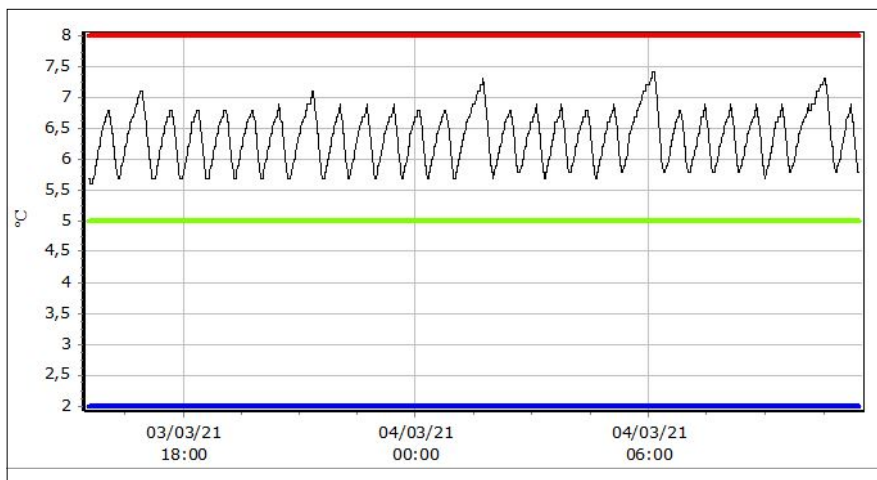

Button Serial Number:	44000000479C2B41	Position	4

Colour	Description
Static	Upper Limit
Static	Lower Limit
Static	Setting Value
Static	File

Maximum T°C	7.4 °C
Minimum T°C	5.6 °C
Average T°C	6.4 °C
Stability	1.8 °C
Diff. to Air Temp	0.58 °C