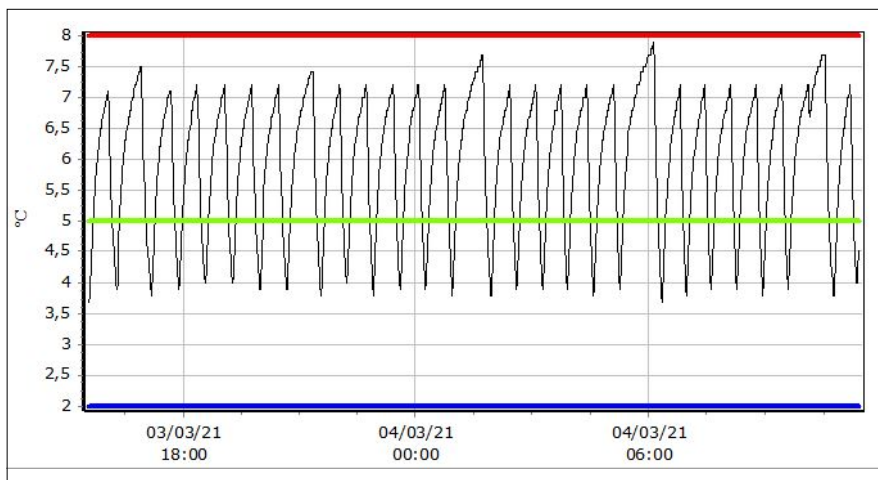

Button Serial Number:	070000047AE5F41	Position	1

Colour	Description
Static	Upper Limit
Static	Lower Limit
Static	Setting Value
Static	File

Maximum T°C	7.9 °C
Minimum T°C	3.7 °C
Average T°C	5.9 °C
Stability	4.2 °C
Diff. to Air Temp	0.08 °C