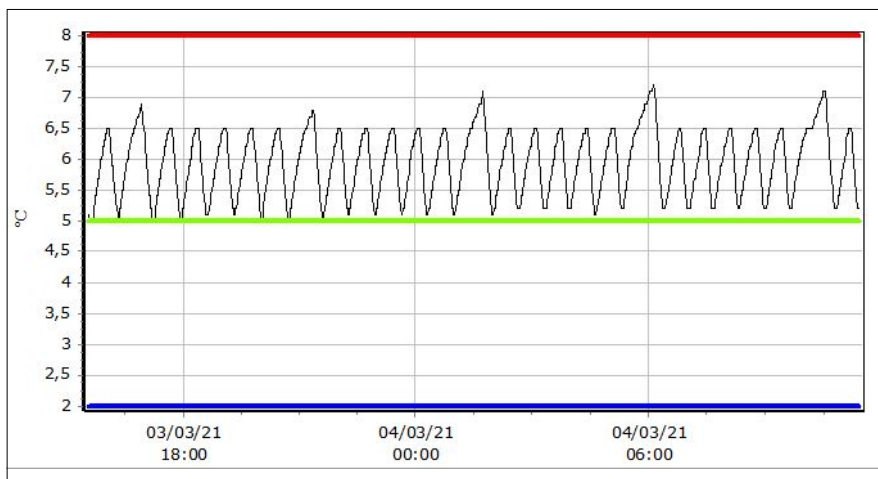

Button Serial Number:	BA00000059081241	Position	11

Colour	Description
Static	Upper Limit
Static	Lower Limit
Static	Setting Value
Static	File
Maximum T°C	7.2 °C
Minimum T°C	5 °C
Average T°C	5.9 °C
Stability	2.2 °C
Diff. to Air Temp	0.08 °C