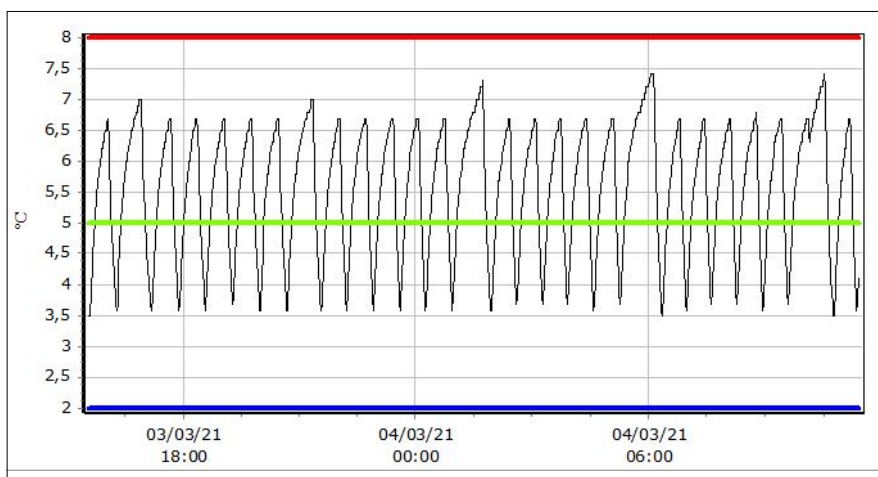

Button Serial Number:	8000000047AC7941	Position	8

Colour	Description
█ Static	Upper Limit
█ Static	Lower Limit
█ Static	Setting Value
█ Static	File

Maximum T°C	7.4 °C
Minimum T°C	3.5 °C
Average T°C	5.6 °C
Stability	3.9 °C
Diff. to Air Temp	-0.22 °C