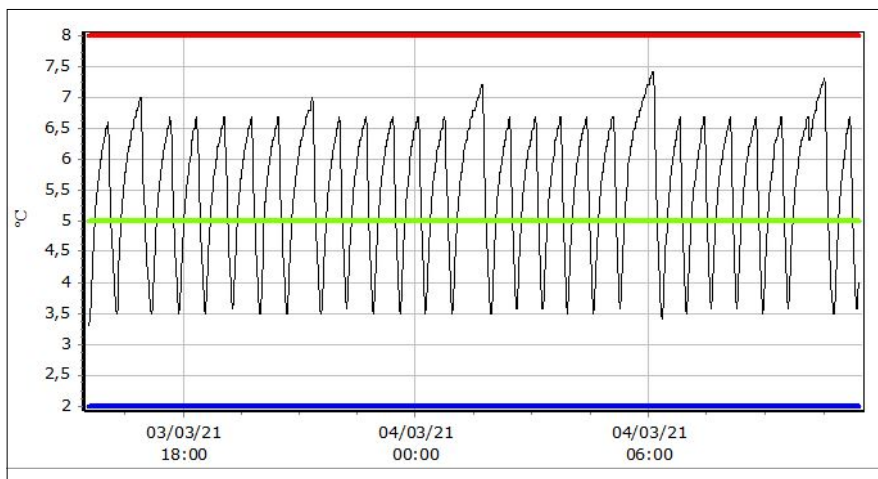

Button Serial Number:	190000047A76F41	Position	2

Colour	Description
Static	Upper Limit
Static	Lower Limit
Static	Setting Value
Static	File

Maximum T°C	7.4 °C
Minimum T°C	3.3 °C
Average T°C	5.5 °C
Stability	4.1 °C
Diff. to Air Temp	-0.32 °C