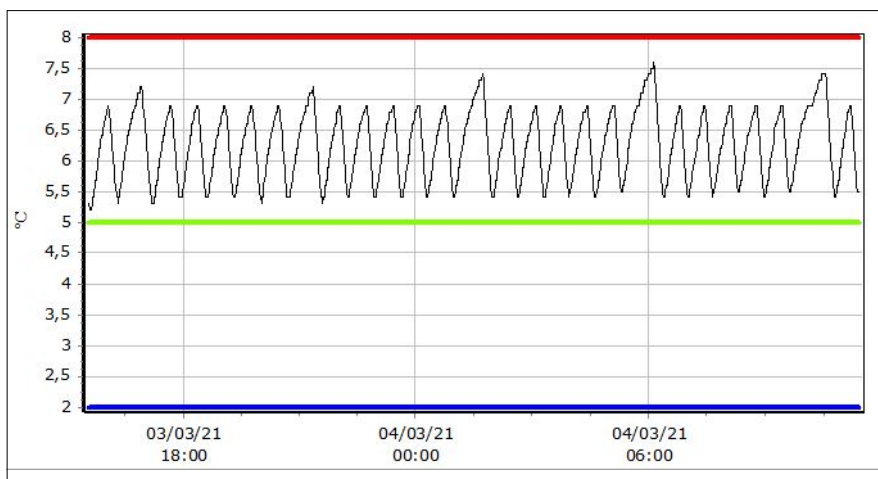

Button Serial Number:	9A0000047B09B41	Position	3

Colour	Description
Static	Upper Limit
Static	Lower Limit
Static	Setting Value
Static	File

Maximum T°C	7.6 °C
Minimum T°C	5.2 °C
Average T°C	6.3 °C
Stability	2.4 °C
Diff. to Air Temp	0.48 °C