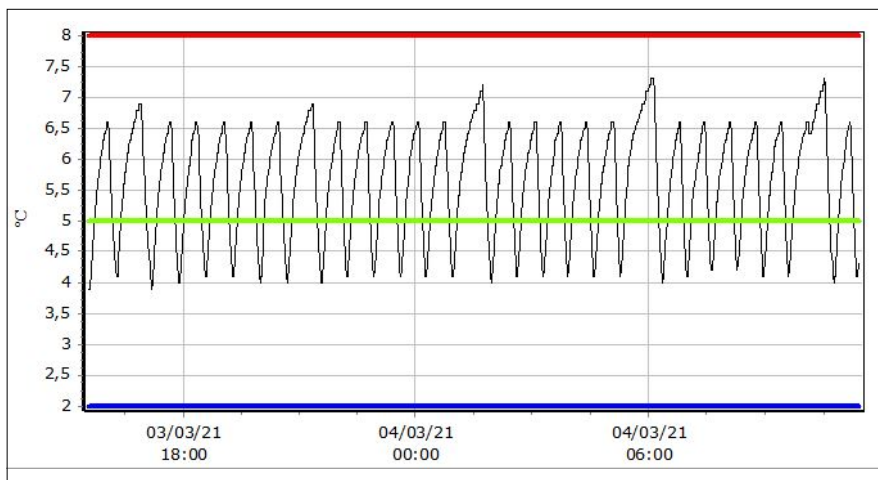

Button Serial Number:	D5000000479C9241	Position	10

Colour	Description
Static	Upper Limit
Static	Lower Limit
Static	Setting Value
Static	File
Maximum T°C	7.3 °C
Minimum T°C	3.9 °C
Average T°C	5.6 °C
Stability	3.4 °C
Diff. to Air Temp	-0.22 °C