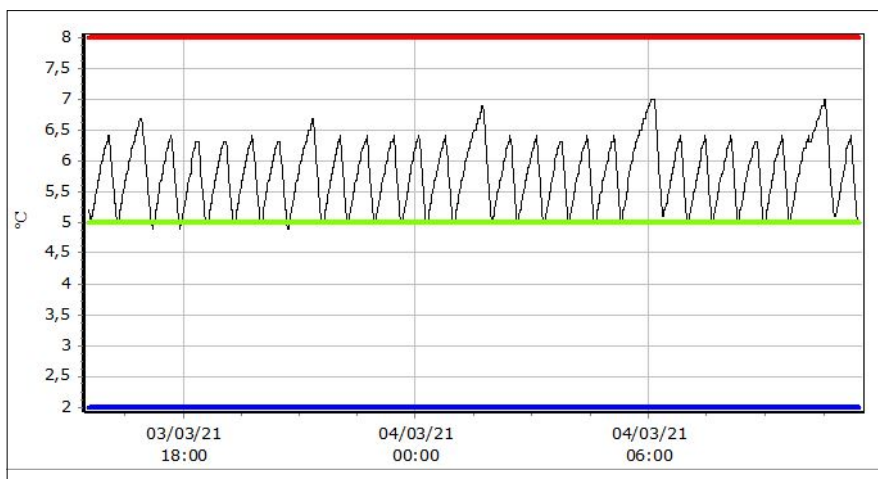

Button Serial Number:	ED0000005904C441	Position	15

Colour	Description
Static	Upper Limit
Static	Lower Limit
Static	Setting Value
Static	File
Maximum T°C	7 °C
Minimum T°C	4.9 °C
Average T°C	5.8 °C
Stability	2.1 °C
Diff. to Air Temp	-0.02 °C