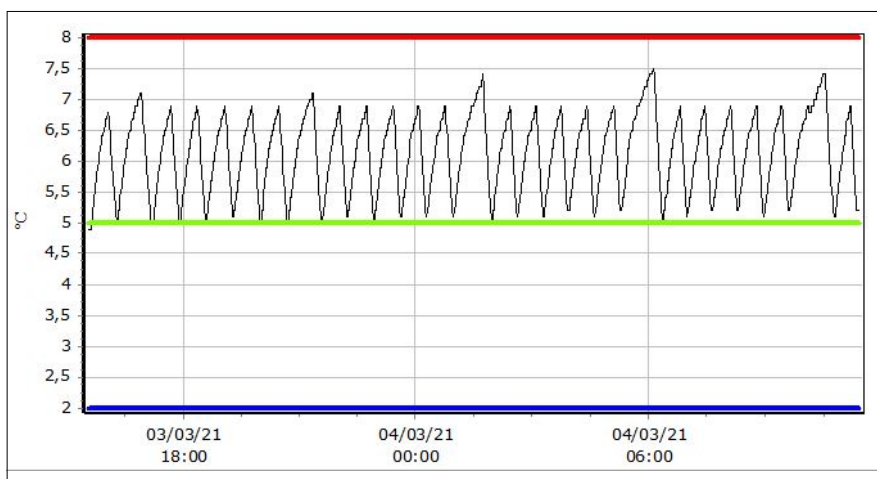

Button Serial Number:	BF00000047A3B341	Position	5

Colour	Description
Static	Upper Limit
Static	Lower Limit
Static	Setting Value
Static	File

Maximum T°C	7.5 °C
Minimum T°C	4.9 °C
Average T°C	6.1 °C
Stability	2.6 °C
Diff. to Air Temp	0.28 °C