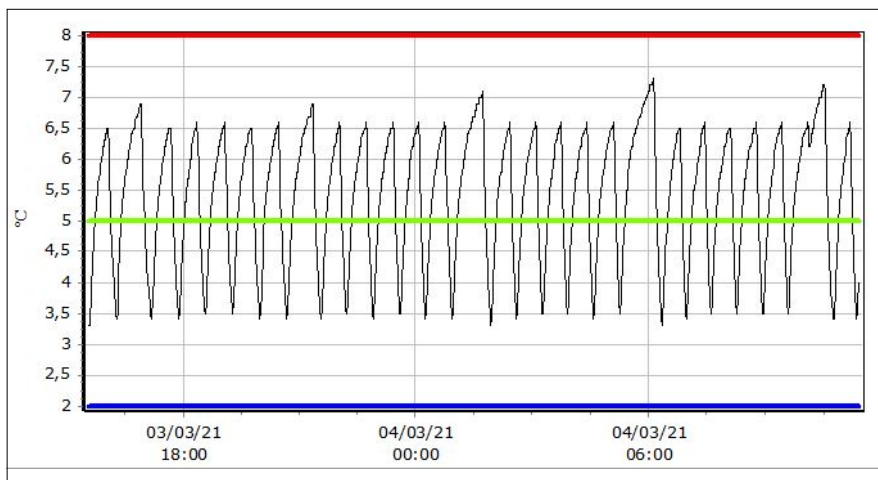

Button Serial Number:	6B00000047AC7C41	Position	13

Colour	Description
Static	Upper Limit
Static	Lower Limit
Static	Setting Value
Static	File
Maximum T°C	7.3 °C
Minimum T°C	3.3 °C
Average T°C	5.4 °C
Stability	4 °C
Diff. to Air Temp	-0.42 °C