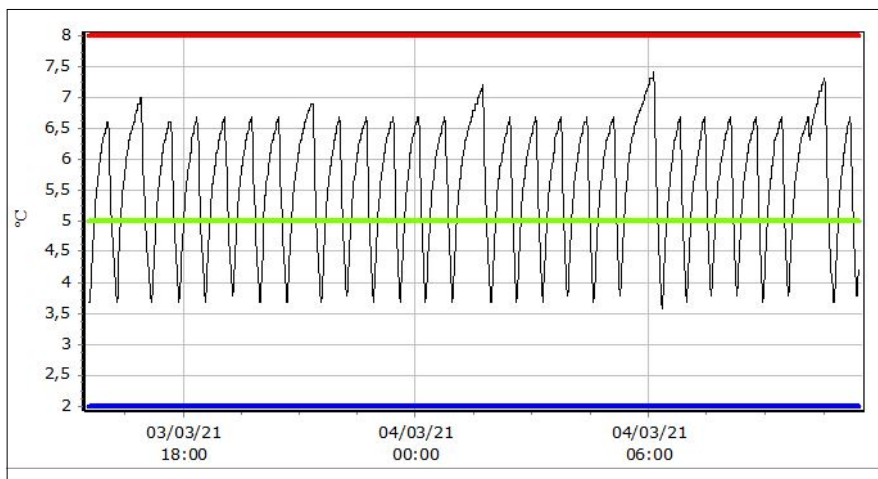

Button Serial Number:	1E000000479E8C41	Position	14

Colour	Description
Static	Upper Limit
Static	Lower Limit
Static	Setting Value
Static	File
Maximum T°C	7.4 °C
Minimum T°C	3.6 °C
Average T°C	5.6 °C
Stability	3.8 °C
Diff. to Air Temp	-0.22 °C