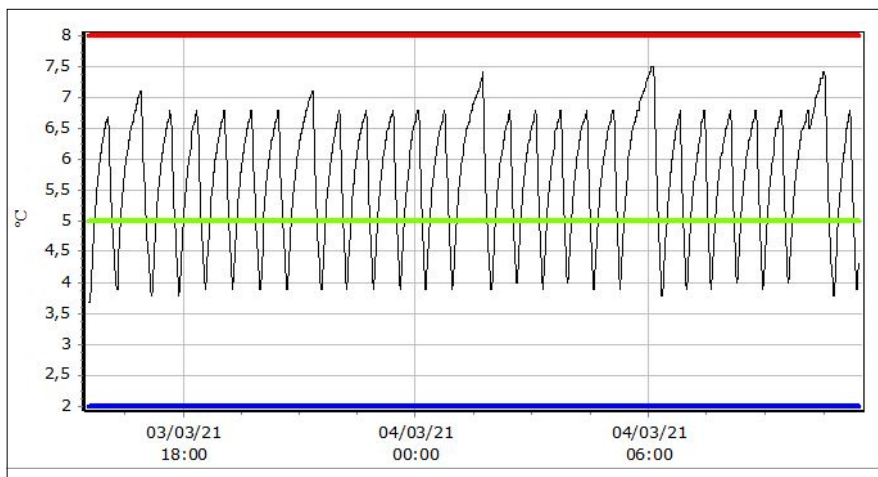

Button Serial Number:	4800000047AA9541	Position	7

Colour	Description
█ Static	Upper Limit
█ Static	Lower Limit
█ Static	Setting Value
█ Static	File

Maximum T°C	7.5 °C
Minimum T°C	3.7 °C
Average T°C	5.7 °C
Stability	3.8 °C
Diff. to Air Temp	-0.12 °C