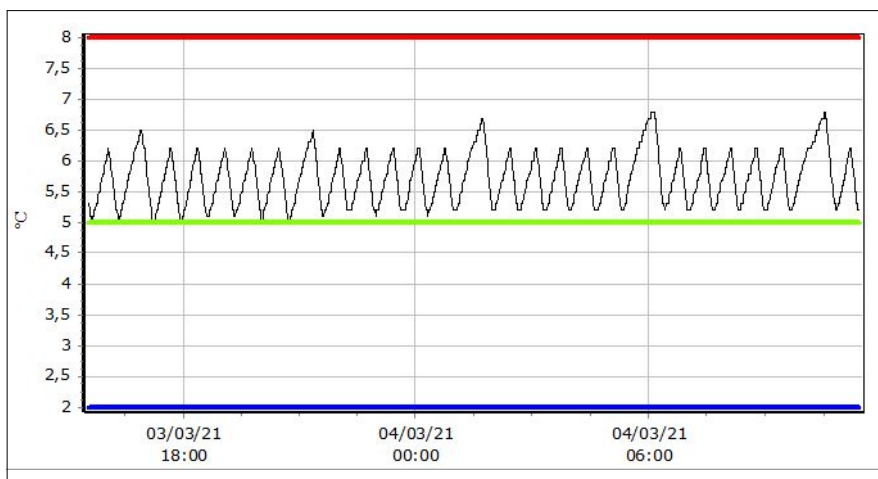

Button Serial Number:	C900000047ACE241	Position	12

Colour	Description
Static	Upper Limit
Static	Lower Limit
Static	Setting Value
Static	File
Maximum T°C	6.8 °C
Minimum T°C	5 °C
Average T°C	5.7 °C
Stability	1.8 °C
Diff. to Air Temp	-0.12 °C