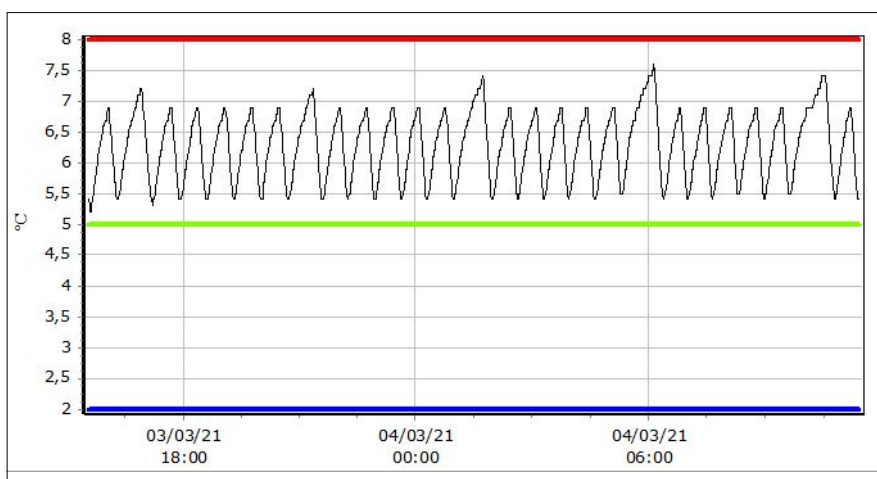

Button Serial Number:	4500000047AD3541	Position	6

Colour	Description
Static	Upper Limit
Static	Lower Limit
Static	Setting Value
Static	File

Maximum T°C	7.6 °C
Minimum T°C	5.2 °C
Average T°C	6.3 °C
Stability	2.4 °C
Diff. to Air Temp	0.48 °C