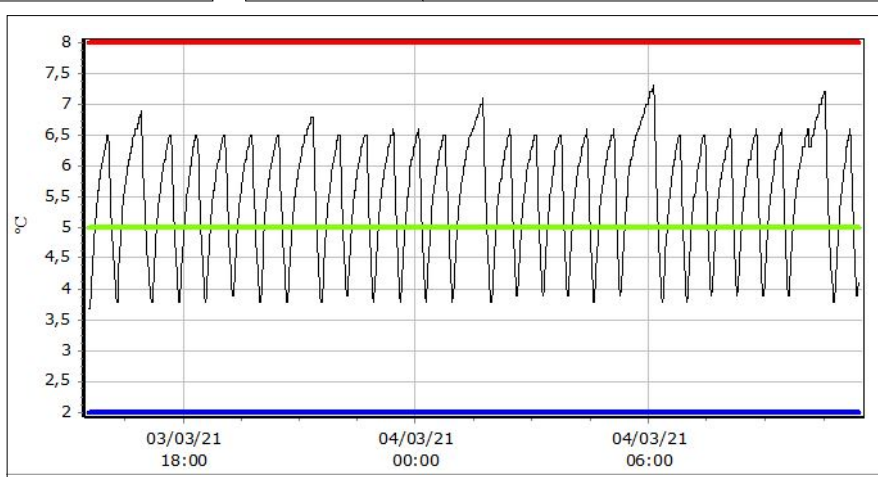

Button Serial Number:	A3000000479E7641	Position	9

Colour	Description
█ Static	Upper Limit
█ Static	Lower Limit
█ Static	Setting Value
█ Static	File

Maximum T°C	7.3 °C
Minimum T°C	3.7 °C
Average T°C	5.5 °C
Stability	3.6 °C
Diff. to Air Temp	-0.32 °C